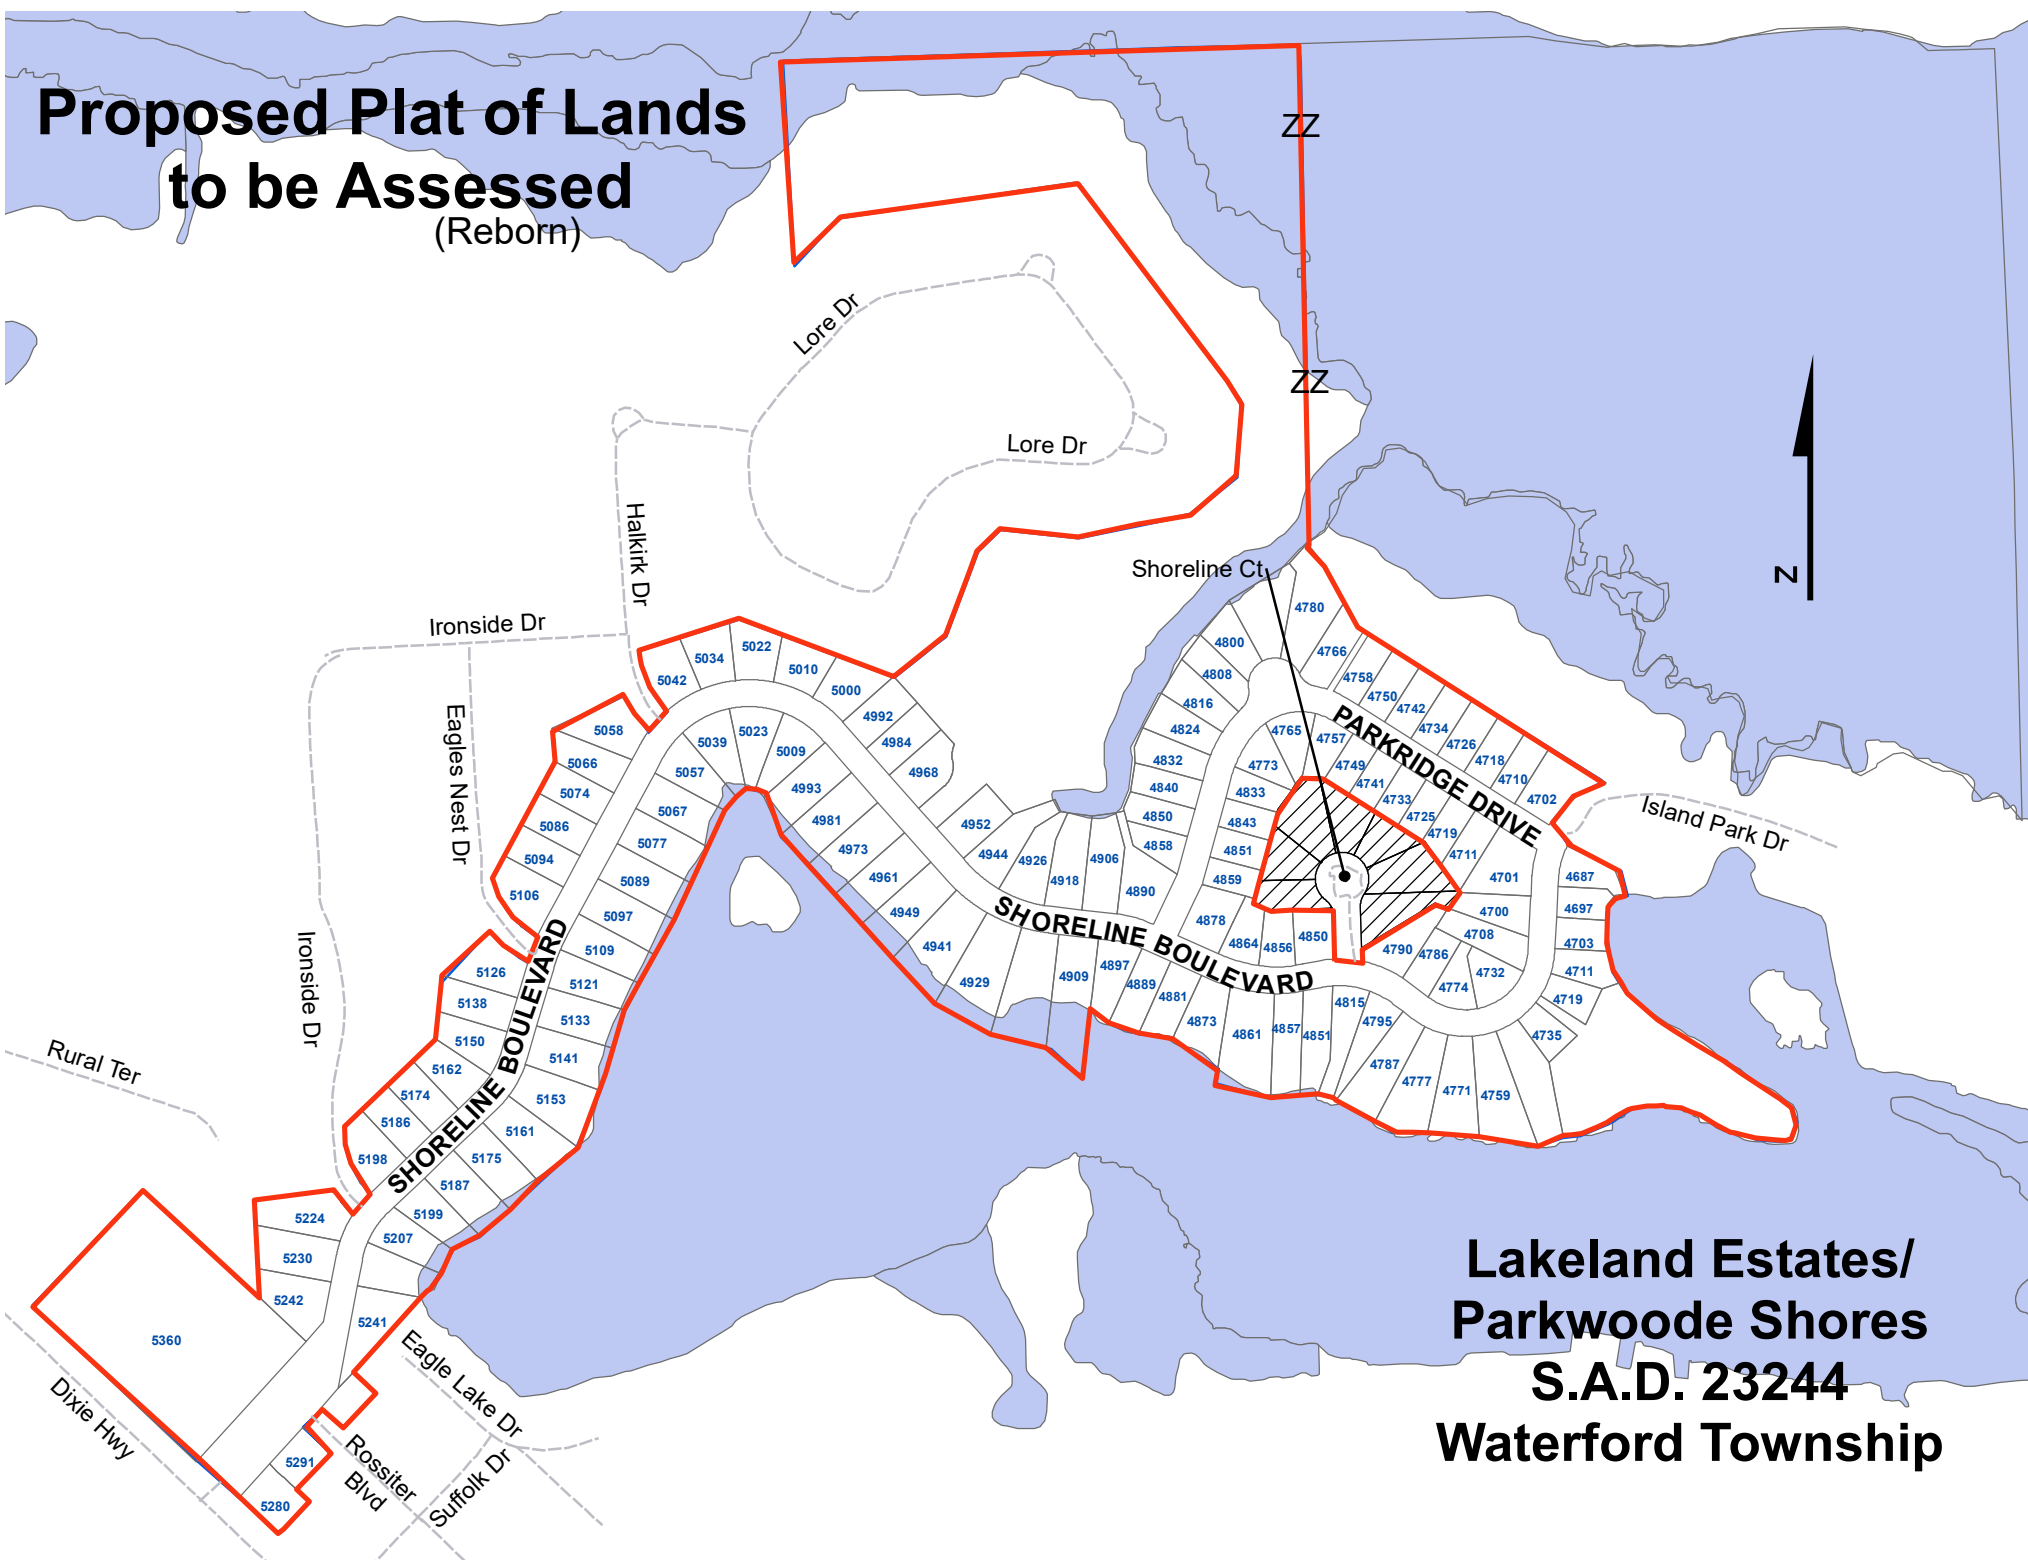

Proposed Plat of Lands to be Assessed (Reborn)

**Lakeland Estates/
Parkwoode Shores
S.A.D. 23244
Waterford Township**