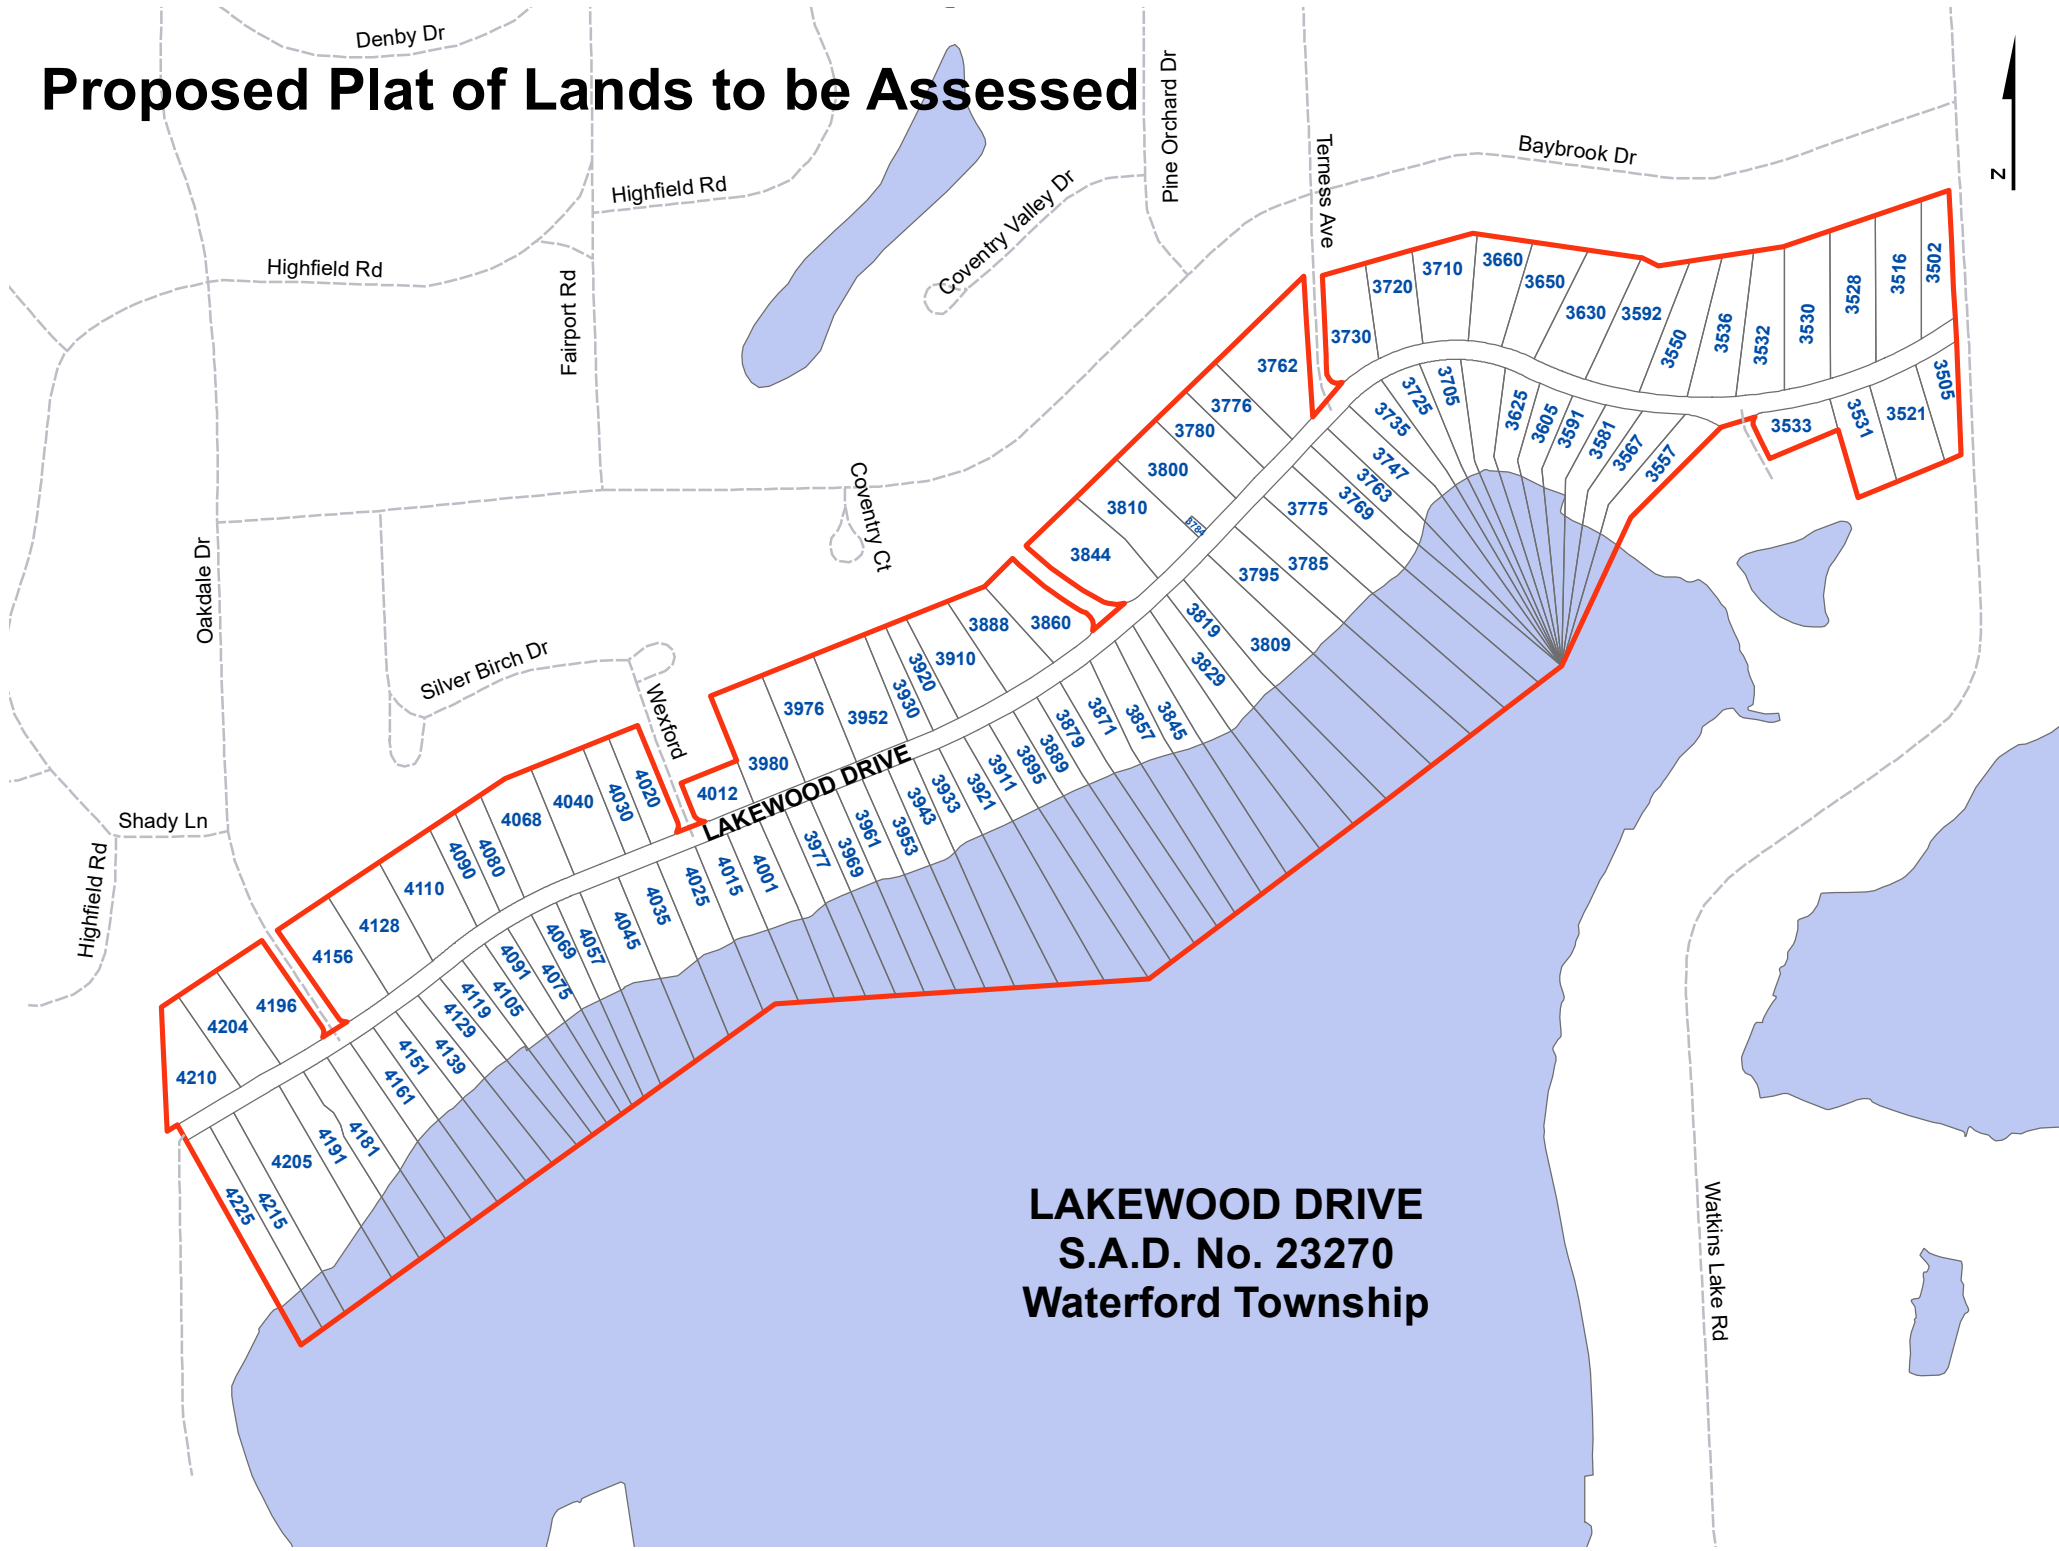

Proposed Plat of Lands to be Assessed

LAKEWOOD DRIVE
S.A.D. No. 23270
Waterford Township